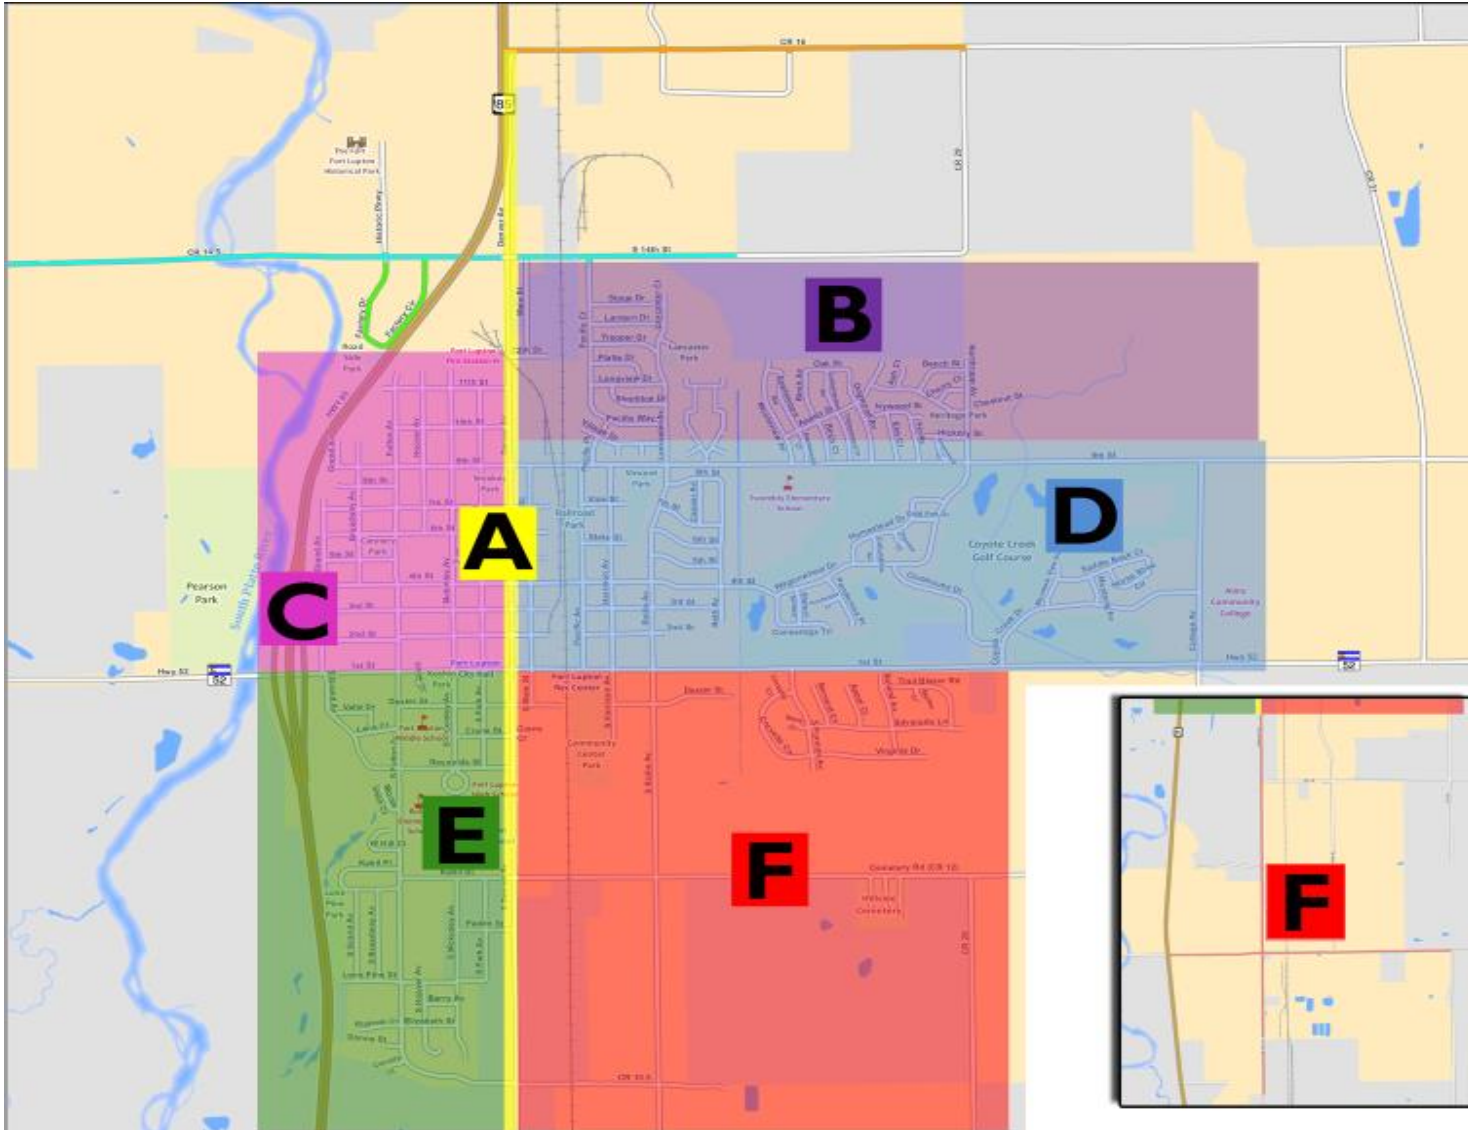

Public Works

JUNE						
S	M	T	W	T	F	S
		1	2	B	A	5
6	7	8	9	C	A	12
13	14	15	16	D	A	19
20	21	22	23	E	A	26
27	28	29	30			

JULY						
S	M	T	W	T	F	S
				F	A	3
4	5	6	7	B	A	10
11	12	13	14	C	A	17
18	19	20	21	D	A	24
26	26	27	28	E	A	31

July 4 - Independence Day

AUGUST						
S	M	T	W	T	F	S
1	2	3	4	F	A	7
8	9	10	11	B	A	14
15	16	17	18	C	A	21
22	23	24	25	D	A	28
29	30	31				

SEPTEMBER						
S	M	T	W	T	F	S
			1	E	A	4
5	6	7	8	F	A	11
12	13	14	15	B	A	18
19	20	21	22	C	A	25
26	27	28	29	D		

September 6 - Labor Day

OCTOBER						
S	M	T	W	T	F	S
					A	2
3	4	5	6	E	A	9
10	11	12	13	F	A	16
17	18	19	20	B	A	23
24	25	26	27	C	A	30
31						

CITY OF
Fort Lupton
EST 1836

City Offices Closed for Holidays

- Zone A* * will alternate additional areas
- Zone B
- Zone C
- Zone D
- Zone E
- Zone F