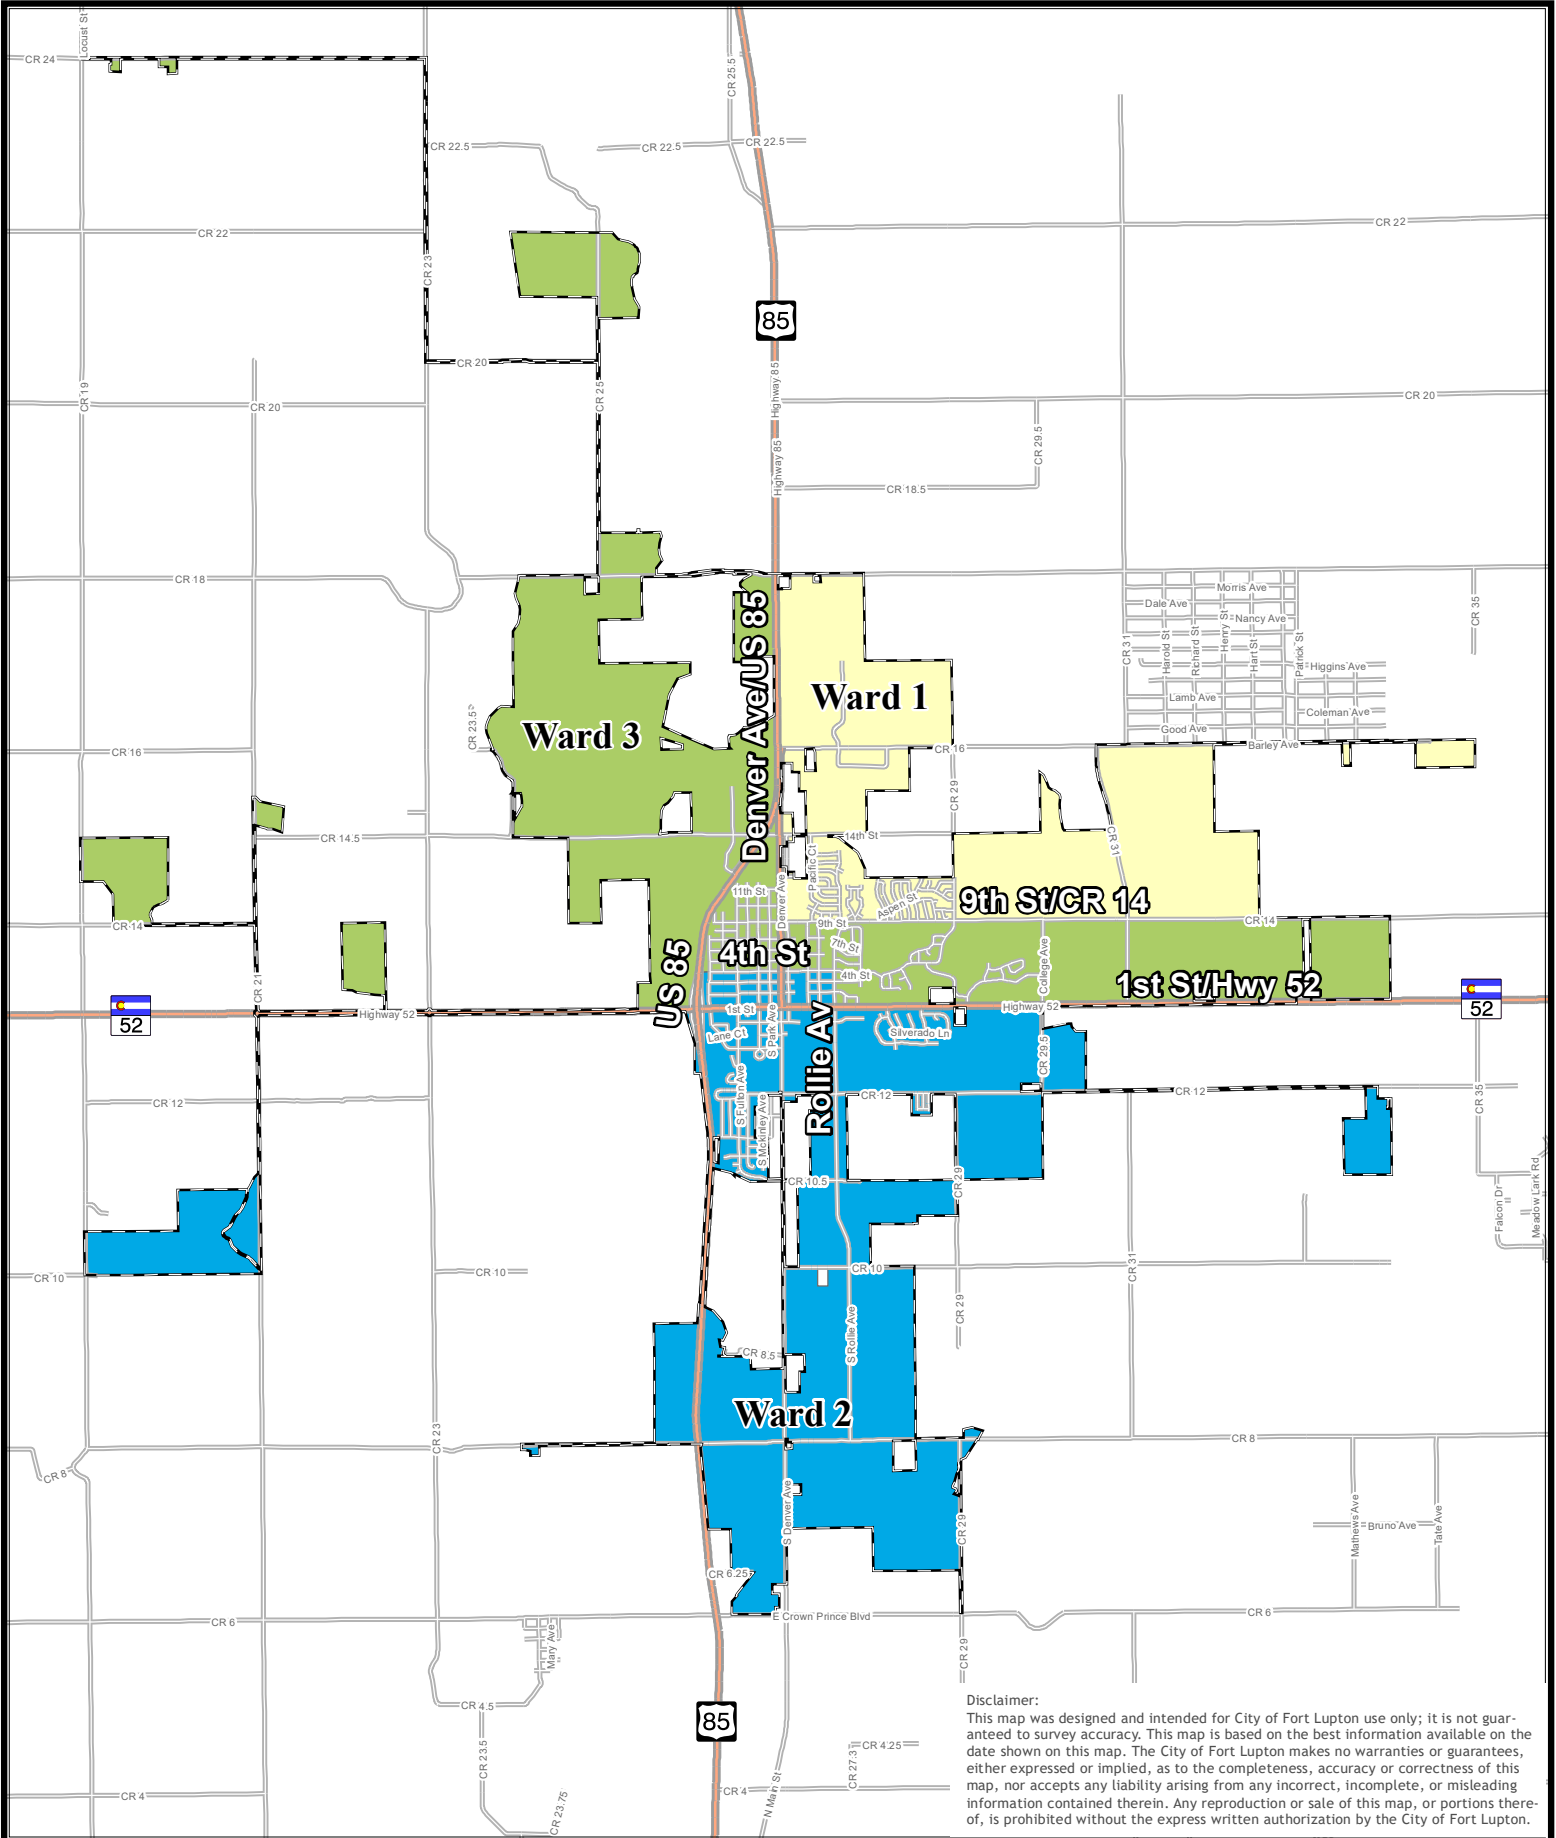

# Fort Lupton City Council Wards

**Disclaimer:**  
 This map was designed and intended for City of Fort Lupton use only; it is not guaranteed to survey accuracy. This map is based on the best information available on the date shown on this map. The City of Fort Lupton makes no warranties or guarantees, either expressed or implied, as to the completeness, accuracy or correctness of this map, nor accepts any liability arising from any incorrect, incomplete, or misleading information contained therein. Any reproduction or sale of this map, or portions thereof, is prohibited without the express written authorization by the City of Fort Lupton.